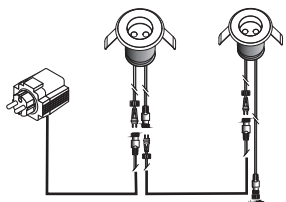

Alpha

4048601 LED warm white 12V 0,5W - 10 Lumen

SMD LED unit 3x
12V 0.5W
warm white
Art. nr.1166101

AC298

GS041-1

GS041

RB068

AC297